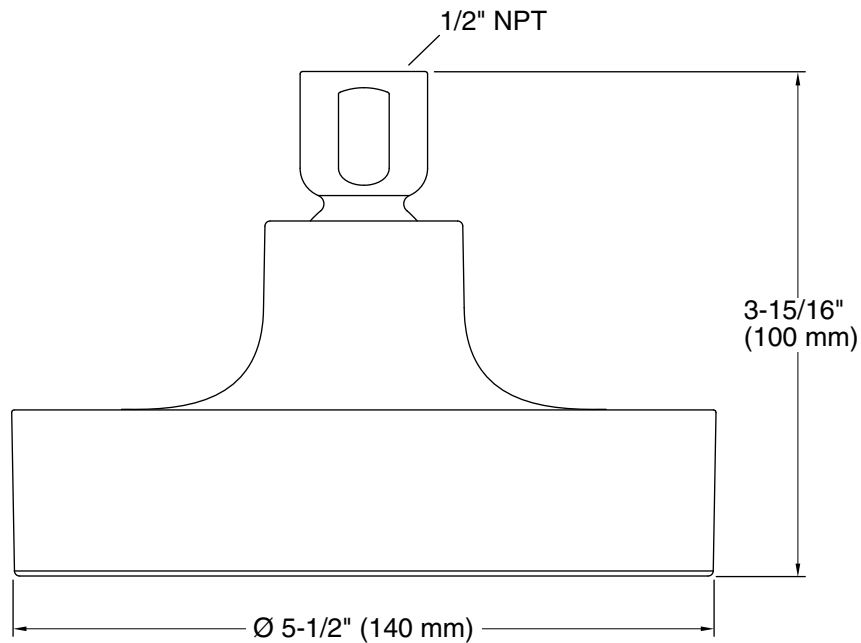

Features

- Optimized sprayface with 66 nozzles delivers a more focused coverage of large water droplets.
- Minimizes wasteful overspray and increases cleaning and hair-rinsing performance.
- MasterClean™ sprayface features an easy-to-clean surface that withstands mineral buildup.
- 2.5 gpm (9.5 lpm) maximum flow rate.
- ½" NPT connection.
- Coordinates with Purist faucets, accessories, and showering components to complete your bathroom.

Technical Information

All product dimensions are nominal.

Handshower:

Pressure: 80 psi (5.5 bar)

Showerhead/Body Spray:

Rated maximum flow: 2.5 gal/min (9.5 l/min)

Pressure: 80 psi (5.5 bar)

Notes